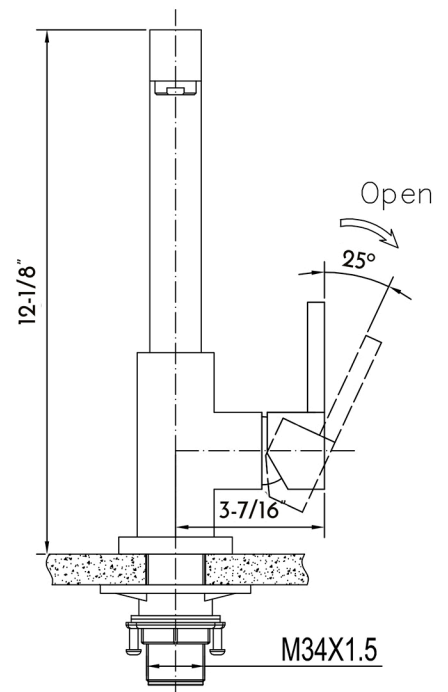

DAX-12072-BN

KITCHEN FAUCETS SERIES

www.daxib.com

FEATURES

- Single Lever
- Brushed Nickel finish
- Pull Out Spout
- Flow Rate: 1.75 GPM
- UPC Approved

KITCHEN FAUCET **DAX-12072-BN**

MODEL	DAX-12072-BN
MATERIAL	304 Stainless Steel
FINISH	Brushed Nickel
HEIGHT	12-1/8"
SPOUT HEIGHT	-
SPOUT REACH	9.09"
FLOW RATE	1.75 GPM
HOT COLD INDICATORS	Yes
DECK PLATE INCLUDED	No
COMPATIBLE VALVE TYPE	Ceramic Cartridge
HANDLE STYLE	Single Lever
NUMBER OF HANDLES	One
HOSE LENGHT	23-5/8"
FAUCET HOLES	One
FAUCET HOLE SIZE	1-3/8"
INSTALATION TYPE	Sink Mounted
SPOUT SWIVEL	Yes
MAX DECK THICKNESS	1-15/16"