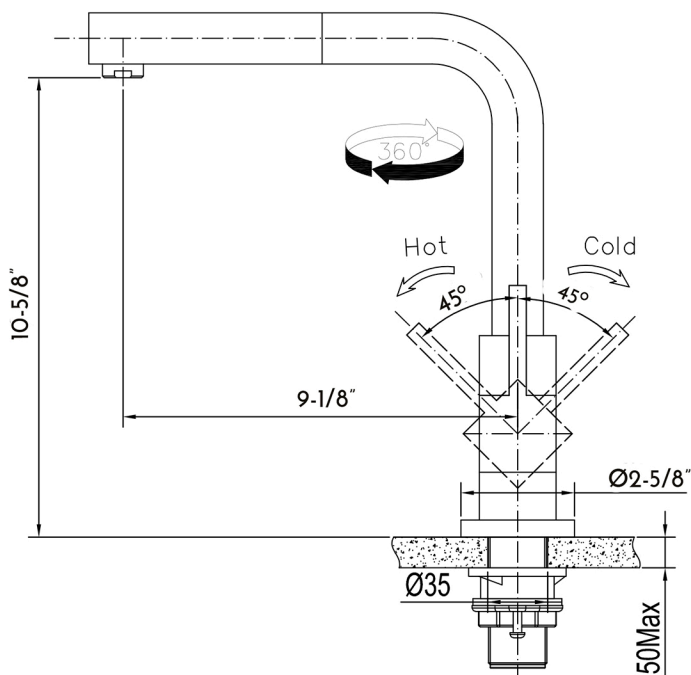

DAX-12072-BN

KITCHEN FAUCETS SERIES

www.daxib.com

FEATURES

- Single Lever
- Brushed Nickel finish
- Pull Out Spout
- Flow Rate: 1.75 GPM
- UPC Approved

KITCHEN FAUCET **DAX-12072-BN**

MODEL	DAX-12072-BN
MATERIAL	304 Stainless Steel
FINISH	Brushed Nickel
HEIGHT	12-1/8"
SPOUT HEIGHT	-
SPOUT REACH	9.09"
FLOW RATE	1.75 GPM
HOT COLD INDICATORS	Yes
DECK PLATE INCLUDED	No
COMPATIBLE VALVE TYPE	Ceramic Cartridge
HANDLE STYLE	Single Lever
NUMBER OF HANDLES	One
HOSE LENGHT	23-5/8"
FAUCET HOLES	One
FAUCET HOLE SIZE	1-3/8"
INSTALATION TYPE	Sink Mounted
SPOUT SWIVEL	Yes
MAX DECK THICKNESS	1-15/16"